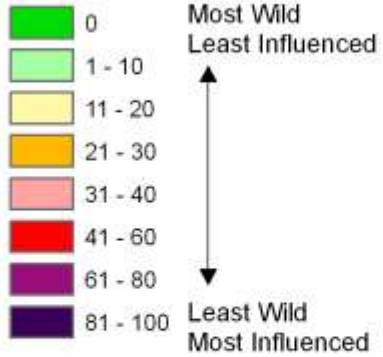

Two Countries, One forest
(www.2c1Forest.org)

Human Footprint Score

WILDLIFE
CONSERVATION
SOCIETY

HUMAN FOOTPRINT OF THE NORTHERN APPALACHIANS

QuickTime™ and a
TIFF (LZW) decompressor
are needed to see this picture.