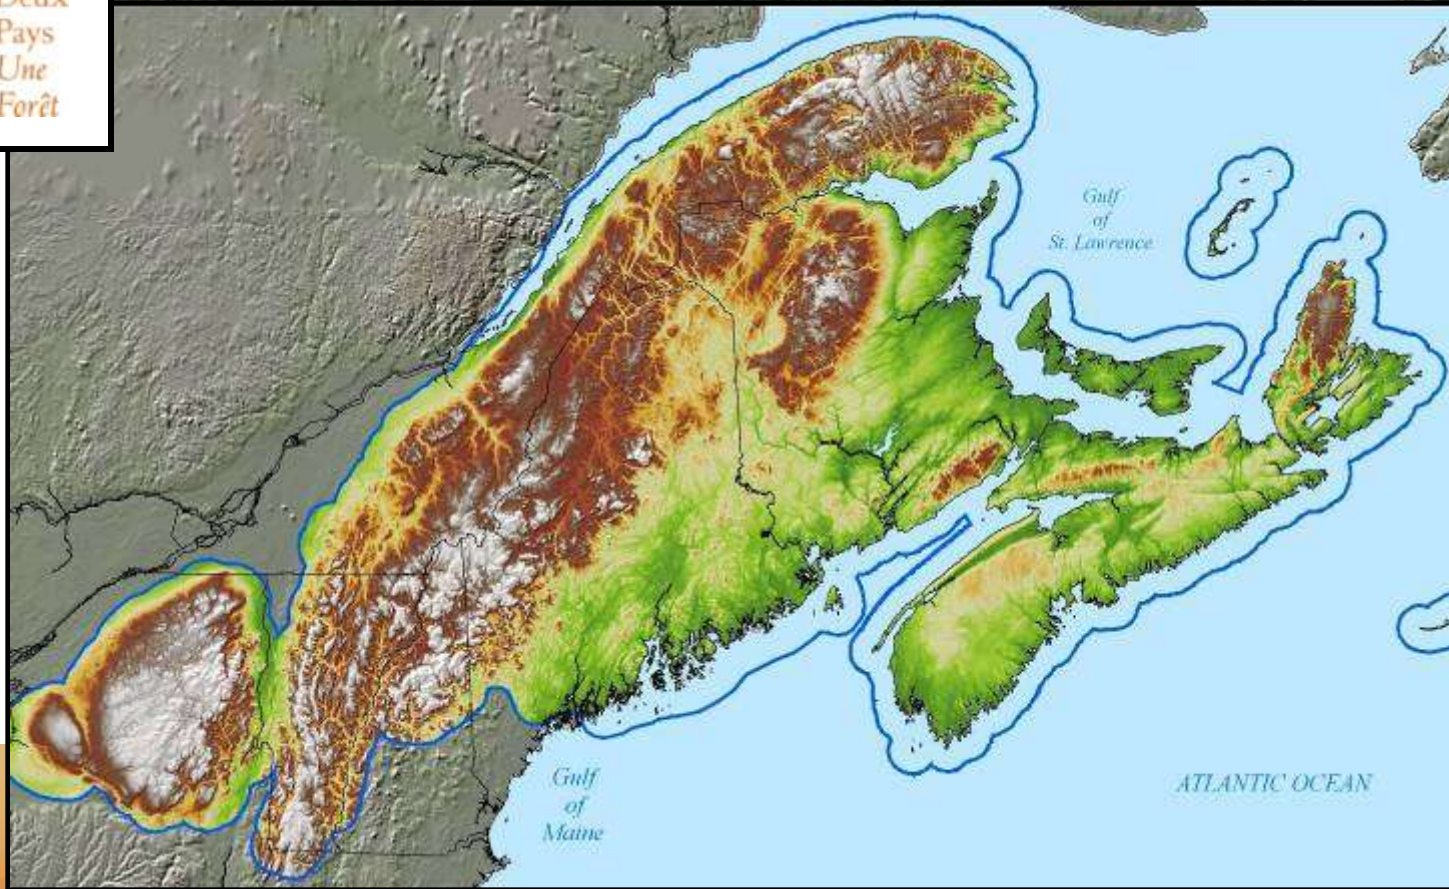

Two Countries, One forest
(www.2c1Forest.org)

Human Footprint Score

WILDLIFE
CONSERVATION
SOCIETY

HUMAN FOOTPRINT OF THE NORTHERN APPALACHIANS

QuickTime™ and a
TIFF (LZW) decompressor
are needed to see this picture.

NALMC

NORTHWOOD AREA LAND MANAGEMENT COLLABORATIVE

- HEADWATERS OF LAMPREY RIVER
- PUBLIC AND PRIVATE LANDOWNERS
- STEWARDSHIP

QuickTime™ and a
TIFF (LZW) decompressor
are needed to see this picture.

Two Countries, One forest
(www.2c1Forest.org)