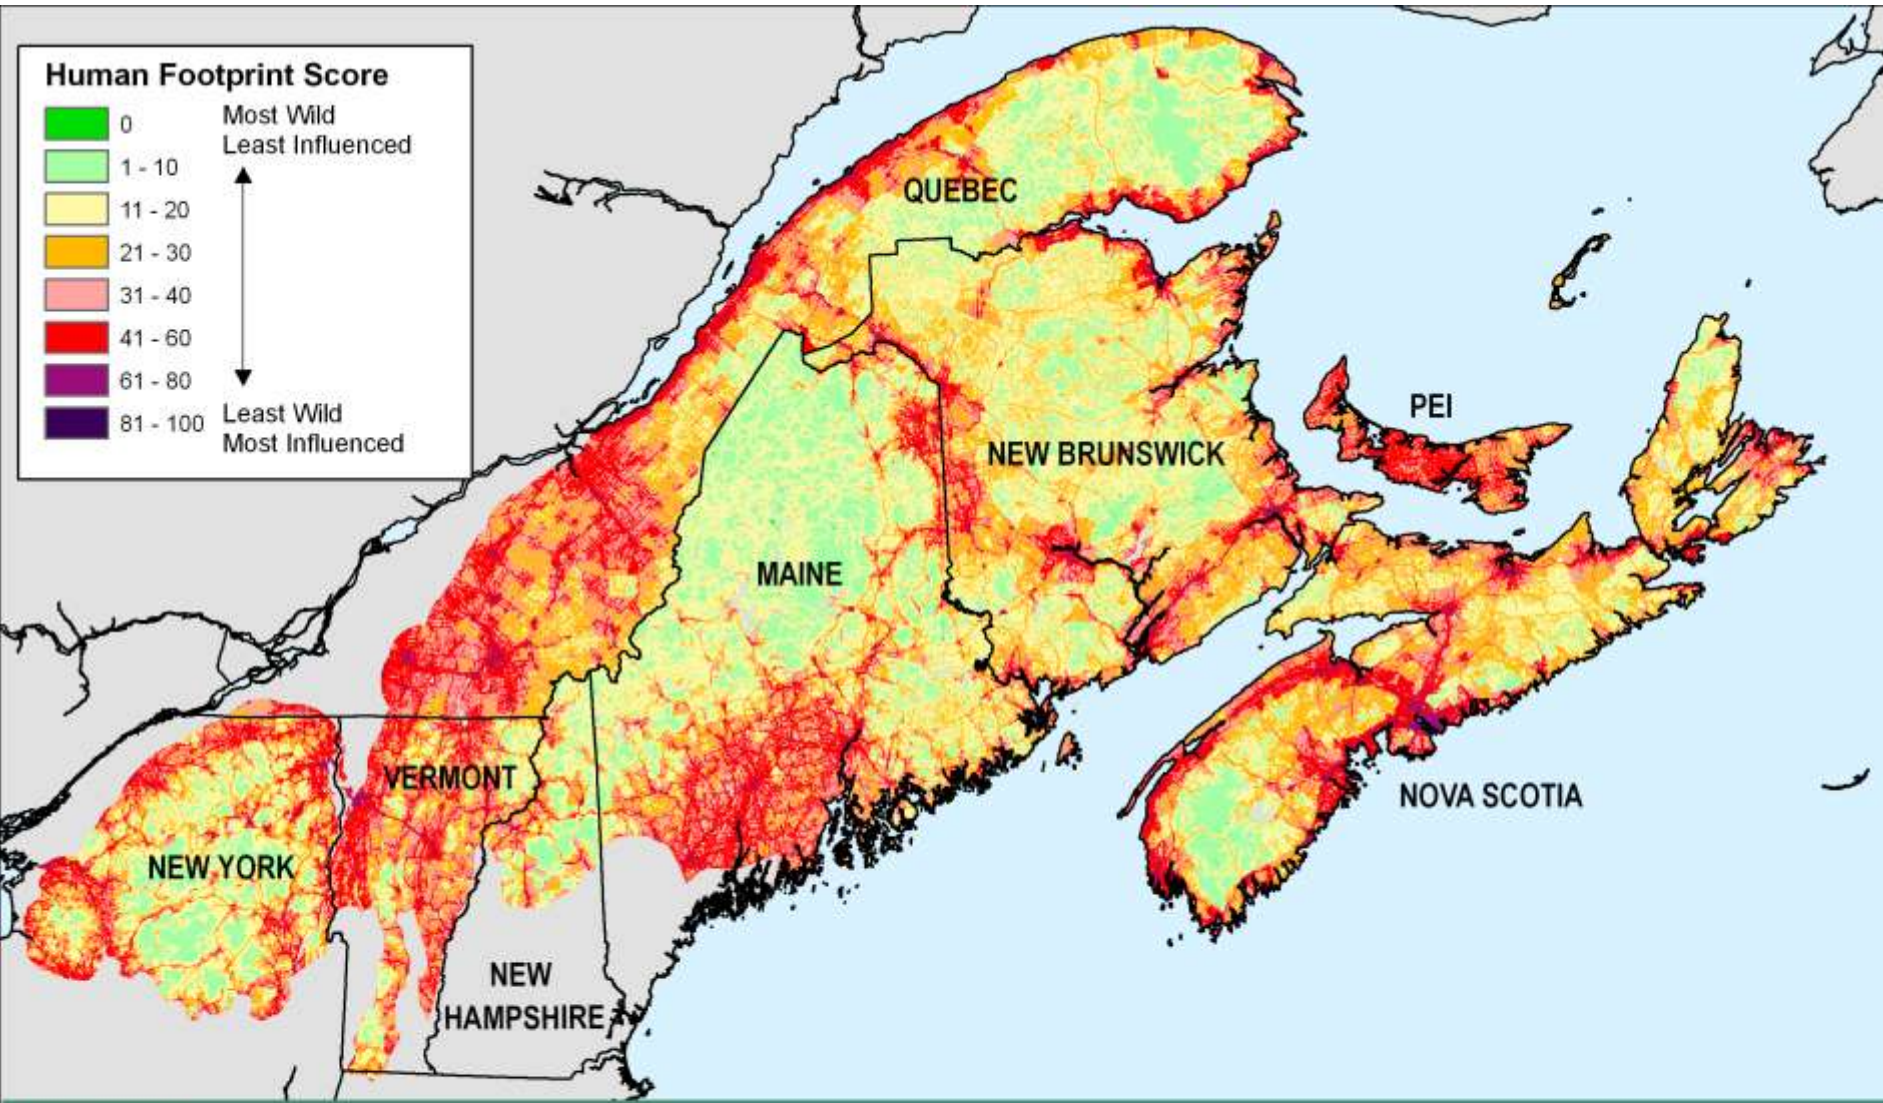

Two Countries, One forest
(www.2c1Forest.org)

Human Footprint Score

WILDLIFE
CONSERVATION
SOCIETY

HUMAN FOOTPRINT OF THE NORTHERN APPALACHIANS

QuickTime™ and a
TIFF (LZW) decompressor
are needed to see this picture.

NALMC

NORTHWOOD AREA LAND MANAGEMENT COLLABORATIVE

- HEADWATERS OF LAMPREY RIVER
- PUBLIC AND PRIVATE LANDOWNERS
- STEWARDSHIP

QuickTime™ and a
TIFF (LZW) decompressor
are needed to see this picture.

Two Countries, One forest
(www.2c1Forest.org)

WILDLANDS PROJECT

reconnect restore rewild

- Northern Appalachian/Acadian Ecoregion
- St. Lawrence/Champlain Ecoregion
- A2A Corridor - Ontario
- Protected Areas (Status 1&2 LPSCD)
- Status 3 LPSCDs not included in network
- Lakes
- Major Roads
- New Brunswick Buffer
- Wildlands Network Design